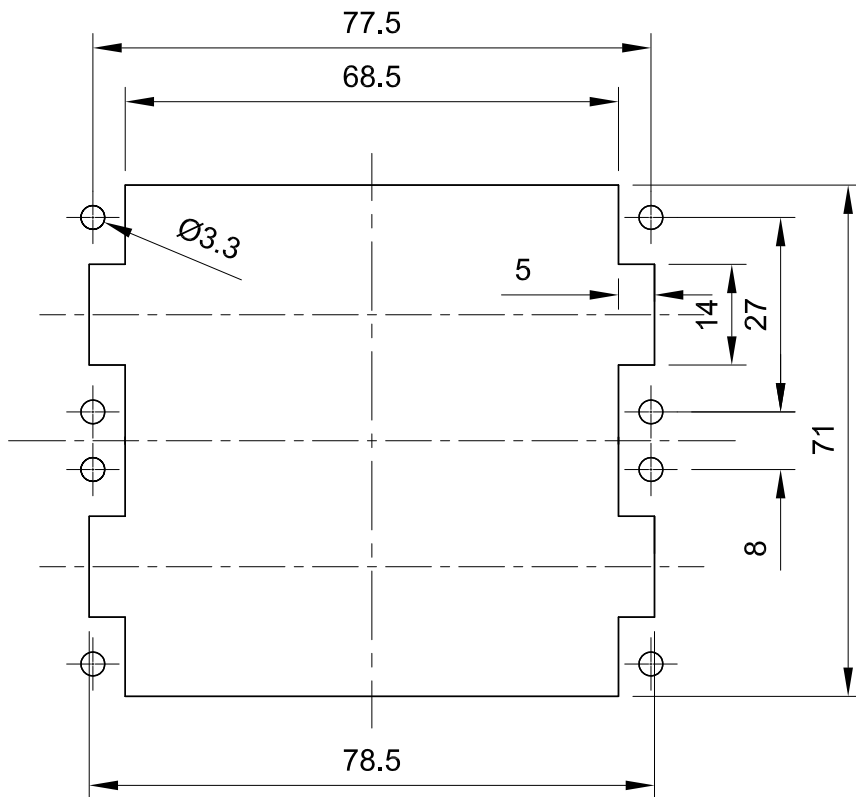

Panel cut out

 InKonn (Suzhou) Electric Technology Co.,Ltd.	All Dimensions in mm Original Size DIN A4	Date 2019-12-25	Drawing No. TC4309007	Rev. A00	Scale 1:1
	Part No. 10 32 032 1100	Type Name IE-032-M(1-16+17-32)	Created by Shuxu Huang	Checked by Yiyi Luo	Page 1/1