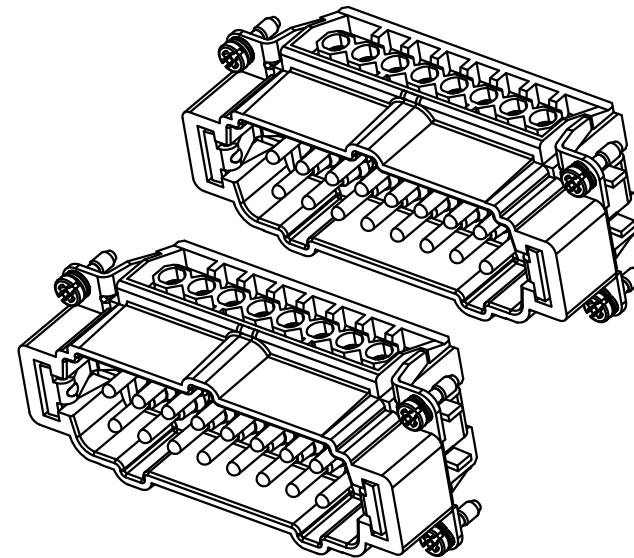

Panel cut out

 InKonn (Suzhou) Electric Technology Co.,Ltd.	All Dimensions in mm Original Size DIN A4	Date 2019-12-25	Drawing No. TC4309007	Rev. A00	Scale 1:1
	Part No. 10 32 032 1100	Type Name IE-032-M(1-16+17-32)	Created by Shuxu Huang	Checked by Yiyi Luo	Page 1/1